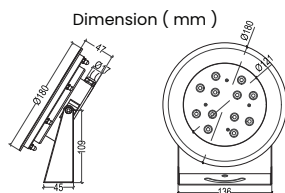

Model : ZERN-SL180

Beam Angle

Application

* Easy maintenance

- Modular LED for easy replacement
- Opening and closing possible of LED module part and power supply part
- Customizable beam angle
- Temperature max 50°